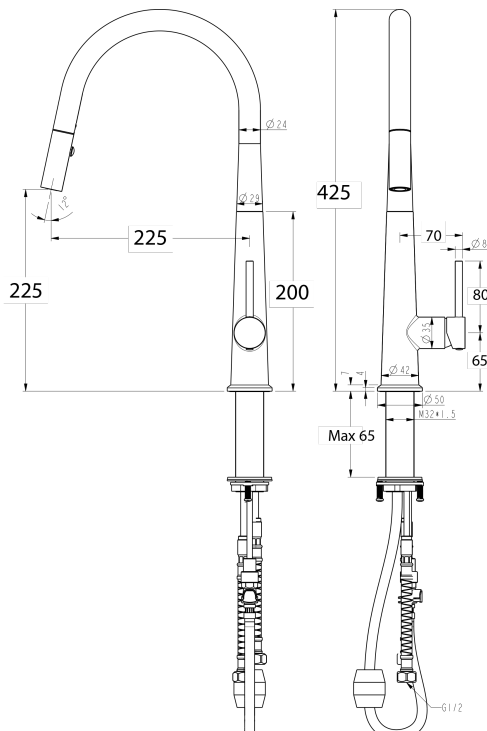

Apollo Pull Out Sink Mixer

DUAL FUNCTION
HANDPIECE

PRODUCT CODE

VAP13BG

COLOUR/FINISHES

Brushed Gunmetal (PVD)

Brushed Black (PVD)

Chrome

Brushed Copper (PVD)

Brushed Nickel (PVD)

Brushed Brass (PVD)

FEATURES

ColdStart Technology

Dual-function Swivel Handpiece

Lead-free DZR Brass

Quick-fit hose connection

Swivel spout

PRESSURE TYPE

Mains Pressure only

MINIMUM PRESSURE

150kPa

MAXIMUM PRESSURE

500kPa (As per NZ Building Code AS/NZ 3500.1)

WELS RATING - MAINS
PRESSURE

4 Star (6L/min)

MAXIMUM TEMPERATURE

65°C

PLUMBING CONNECTION

15mm

SPOUT REACH

225mm

PULLOUT HOSE LENGTH