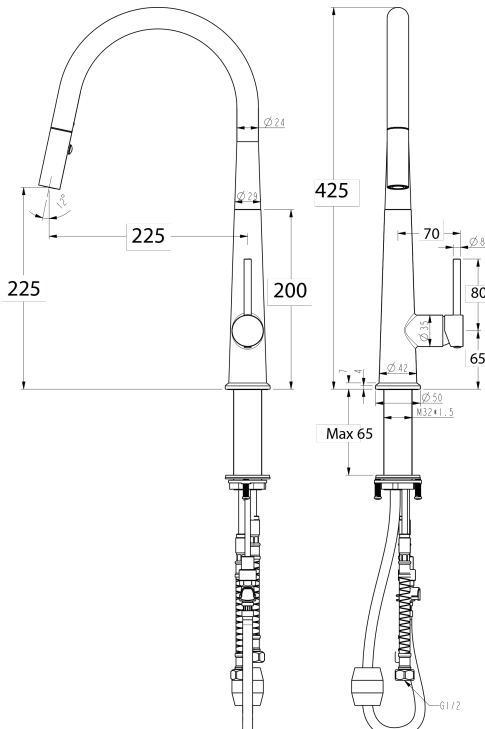

Apollo Pull Out Sink Mixer

DUAL FUNCTION
HANDPIECE

PRODUCT CODE

VAP13BN

COLOUR/FINISHES

Brushed Nickel (PVD)
Brushed Black (PVD)
Chrome
Brushed Gunmetal (PVD)
Brushed Copper (PVD)
Brushed Brass (PVD)

FEATURES

ColdStart Technology
Dual-function Swivel Handpiece
Lead-free DZR Brass
Quick-fit hose connection
Swivel spout

PRESSURE TYPE

Mains Pressure only

MINIMUM PRESSURE

150kPa

MAXIMUM PRESSURE

500kPa (As per NZ Building Code AS/NZ 3500.1)

WELS RATING - MAINS
PRESSURE

4 Star (6L/min)

MAXIMUM TEMPERATURE

65°C

PLUMBING CONNECTION

15mm

SPOUT REACH

225mm

PULLOUT HOSE LENGTH

+300mm

PRODUCT WARRANTY

10 Year Labour & Replacement or Parts
Warranty
5 Year Finish Warranty on PVD Finishes

Voda Plumbingware products are in full compliance with the requirements as set out in the New Zealand Building Code: