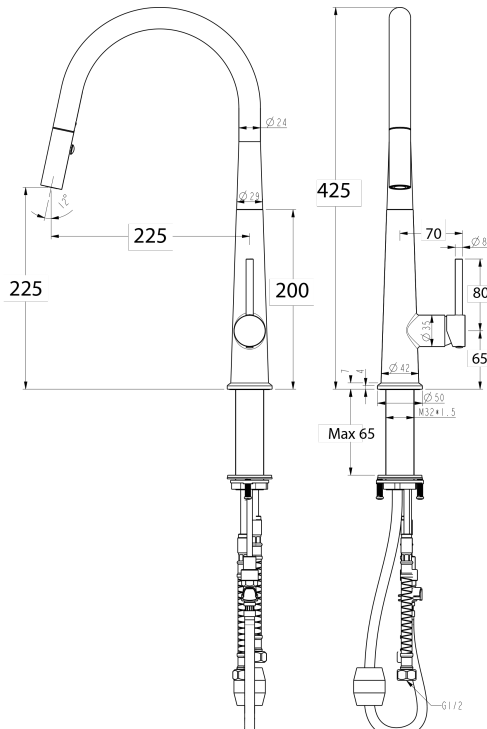

Apollo Pull Out Sink Mixer

DUAL FUNCTION
HANDPIECE

PRODUCT CODE

VAP13BP

COLOUR/FINISHES

Brushed Black (PVD)

Chrome
Brushed Gunmetal (PVD)
Brushed Copper (PVD)
Brushed Nickel (PVD)
Brushed Brass (PVD)

FEATURES

ColdStart Technology
Dual-function Swivel Handpiece
Lead-free DZR Brass
Quick-fit hose connection
Swivel spout

PRESSURE TYPE

Mains Pressure only

MINIMUM PRESSURE

150kPa

MAXIMUM PRESSURE

500kPa (As per NZ Building Code AS/NZ 3500.1)

WELS RATING - MAINS
PRESSURE

4 Star (6L/min)

MAXIMUM TEMPERATURE

65°C

PLUMBING CONNECTION

15mm

SPOUT REACH

225mm

PULLOUT HOSE LENGTH

+300mm

PRODUCT WARRANTY

10 Year Labour & Replacement or Parts
Warranty
5 Year Finish Warranty on PVD Finishes

Voda Plumbingware products are in full compliance with the requirements as set out in the New Zealand Building Code: