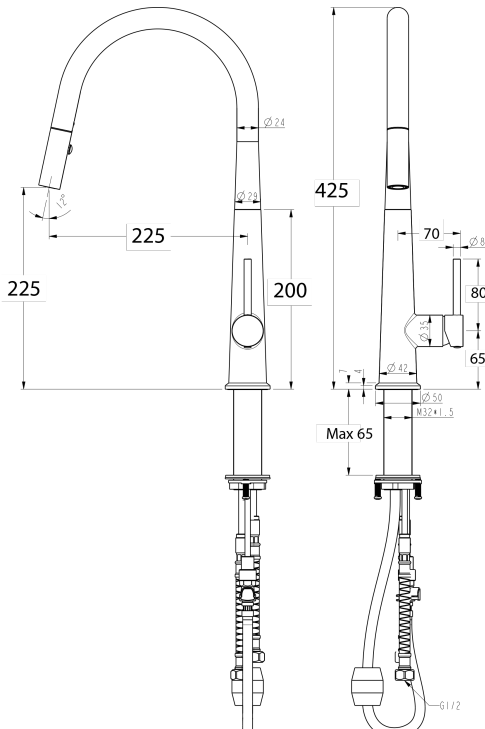

Apollo Pull Out Sink Mixer

PRODUCT CODE	VAP13CH
COLOUR/FINISHES	Chrome Brushed Black (PVD) Brushed Gunmetal (PVD) Brushed Copper (PVD) Brushed Nickel (PVD) Brushed Brass (PVD)
FEATURES	ColdStart Technology Dual-function Swivel Handpiece Lead-free DZR Brass Quick-fit hose connection Swivel spout
PRESSURE TYPE	Mains Pressure only
MINIMUM PRESSURE	150kPa
MAXIMUM PRESSURE	500kPa (As per NZ Building Code AS/NZ 3500.1)
WELS RATING - MAINS PRESSURE	4 Star (6L/min)
MAXIMUM TEMPERATURE	65°C
PLUMBING CONNECTION	15mm
SPOUT REACH	225mm
PULLOUT HOSE LENGTH	+300mm
PRODUCT WARRANTY	10 Year Labour & Replacement or Parts Warranty 5 Year Finish Warranty on PVD Finishes

Voda Plumbingware products are in full compliance with the requirements as set out in the New Zealand Building Code:

www.vodaplumbingware.co.nz/building-code-clauses/

This product is not subject to a warning or ban under section 26 of the Building Act 2004.

Specifications and dimensions correct at time of publication however are subject to change without notice.

Please refer to physical product prior to installation.

Installation instructions for this product are available from the product page on vodaplumbingware.co.nz