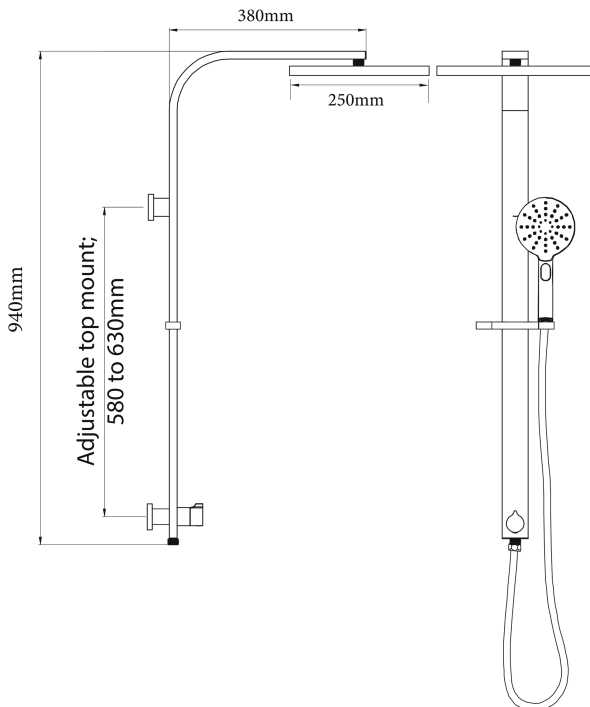

# Eclipse Double Head Shower (Round)

|                              |  |
|------------------------------|--|
| PRODUCT CODE                 | <b>VECL045</b>   |
| COLOUR/FINISHES              | <b>Chrome</b><br>Brushed Gunmetal (PVD)<br>Matte Black<br>Mirrored Black (PVD)                               |
| INLET CONNECTION             | Brushed Gunmetal Bottom Inlet<br>Matte Black Bottom Inlet<br>Mirrored Black Top Inlet<br>Chrome Bottom Inlet |
| FEATURES                     | 3 Function Handpiece<br>Adjustable angle Drencher head<br>Built in diverter                                  |
| PRESSURE TYPE                | Mains Pressure only  |
| MINIMUM PRESSURE             | 150kPa   |
| MAXIMUM PRESSURE             | 500kPa (As per NZ Building Code AS/NZ 3500.1)  |
| WELS RATING - MAINS PRESSURE | 3 Star (9L/min)  |
| MAXIMUM TEMPERATURE          | 65°C   |
| PLUMBING CONNECTION          | 15mm   |
| DRENCHER DIMENSIONS          | 250mm Diameter   |

Voda Plumbingware products are in full compliance with the requirements as set out in the New Zealand Building Code:

[www.vodaplumbingware.co.nz/building-code-clauses/](http://www.vodaplumbingware.co.nz/building-code-clauses/)