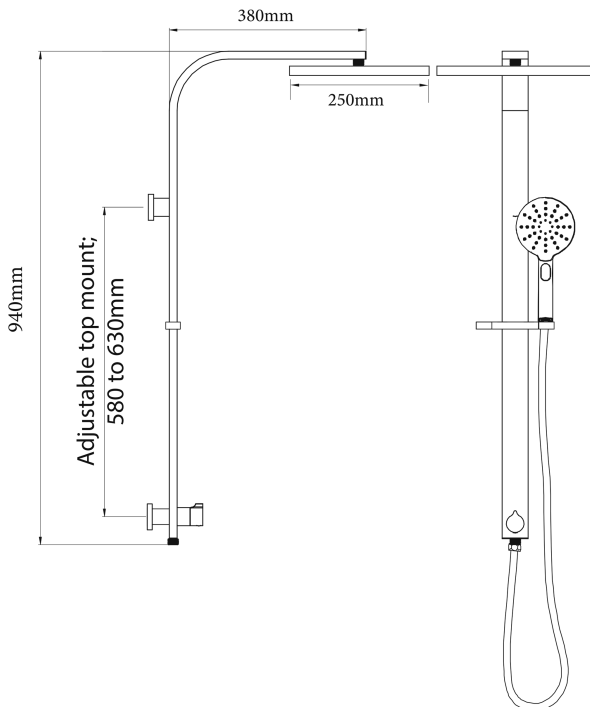

# Eclipse Double Head Shower (Round)

PRODUCT CODE	<b>VECL046</b>
COLOUR/FINISHES	<b>Matte Black</b> Chrome Brushed Gunmetal (PVD) Mirrored Black (PVD)
INLET CONNECTION	Matte Black Bottom Inlet Mirrored Black Top Inlet Chrome Bottom Inlet Brushed Gunmetal Bottom Inlet
FEATURES	3 Function Handpiece Adjustable angle Drencher head Built in diverter
PRESSURE TYPE	Mains Pressure only
MINIMUM PRESSURE	150kPa
MAXIMUM PRESSURE	500kPa (As per NZ Building Code AS/NZ 3500.1)
WELS RATING - MAINS PRESSURE	3 Star (9L/min)
MAXIMUM TEMPERATURE	65°C
PLUMBING CONNECTION	15mm
DRENCHER DIMENSIONS	250mm Diameter

Voda Plumbingware products are in full compliance with the requirements as set out in the New Zealand Building Code:

[www.vodaplumbingware.co.nz/building-code-clauses/](http://www.vodaplumbingware.co.nz/building-code-clauses/)