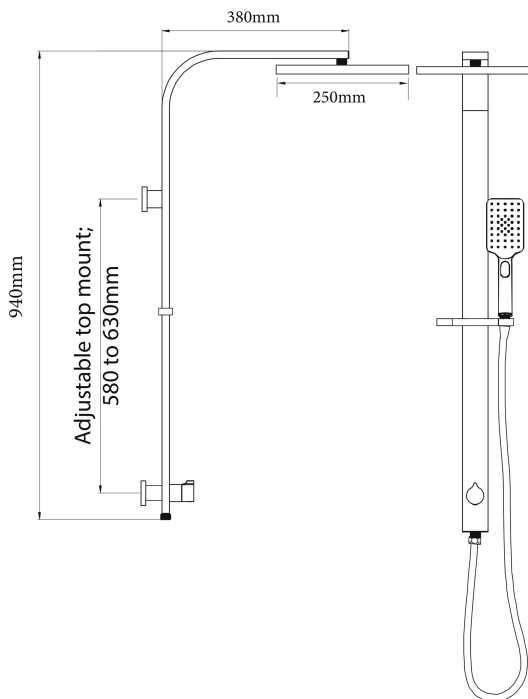

Eclipse Double Head Shower (Square)

PRODUCT CODE

VECL047

COLOUR/FINISHES

Chrome

Brushed Gunmetal (PVD)

Matte Black

Mirrored Black (PVD)

INLET CONNECTION

Matte Black Bottom Inlet

Mirrored Black Top Inlet

Chrome Bottom Inlet

Brushed Gunmetal Bottom Inlet

FEATURES

3 Function Handpiece

Adjustable head

Built in diverter

PRESSURE TYPE

Mains Pressure only

MINIMUM PRESSURE

150kPa

MAXIMUM PRESSURE

500kPa (As per NZ Building Code AS/NZ 3500.1)

WELS RATING - MAINS PRESSURE

3 Star (8.5L/min)

MAXIMUM TEMPERATURE

65°C

PLUMBING CONNECTION

15mm

Voda Plumbingware products are in full compliance with the requirements as set out in the New Zealand Building Code:

www.vodaplumbingware.co.nz/building-code-clauses/