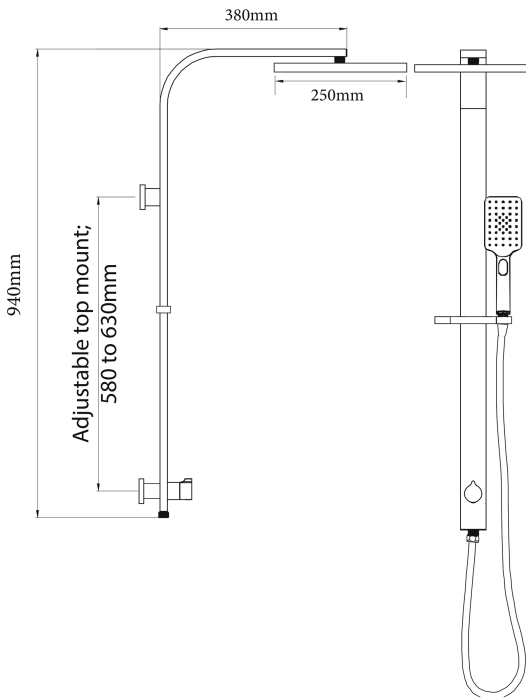

Eclipse Double Head Shower (Square)

PRODUCT CODE

VECL048

COLOUR/FINISHES

Matte Black

Chrome
Brushed Gunmetal (PVD)
Mirrored Black (PVD)

INLET CONNECTION

Matte Black Bottom Inlet
Mirrored Black Top Inlet
Chrome Bottom Inlet
Brushed Gunmetal Bottom Inlet

FEATURES

3 Function Handpiece
Adjustable head
Built in diverter

PRESSURE TYPE

Mains Pressure only

MINIMUM PRESSURE

150kPa

MAXIMUM PRESSURE

500kPa (As per NZ Building Code AS/NZ 3500.1)

WELS RATING - MAINS PRESSURE

3 Star (8.5L/min)

MAXIMUM TEMPERATURE

65°C

PLUMBING CONNECTION

15mm

Voda Plumbingware products are in full compliance with the requirements as set out in the New Zealand Building Code: