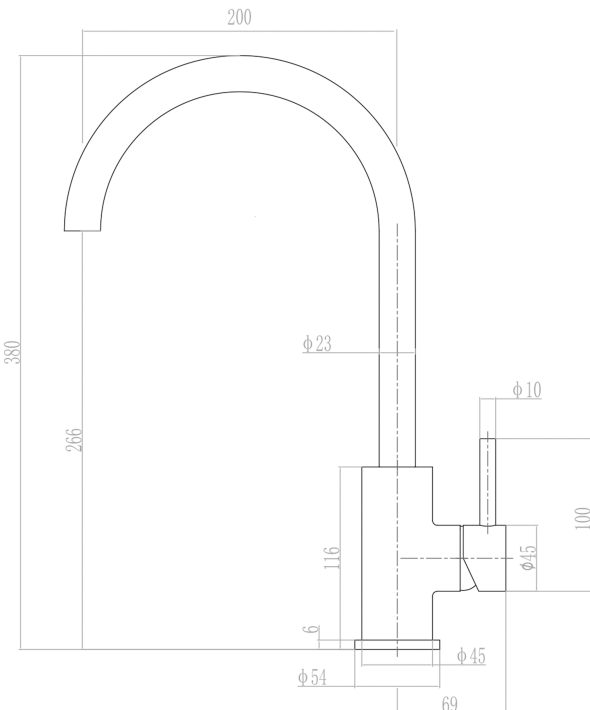

# EcoMinimal Gooseneck Sink Mixer

PRODUCT CODE

**VMIN11BK**

COLOUR/FINISHES

**Matte Black**

Chrome  
Brushed Stainless  
Brushed Brass (PVD)

FEATURES

360 Degree Swivel Spout  
Brass construction  
ColdStart Technology  
Lead-free 304 Stainless Steel Construction

MAXIMUM TEMPERATURE

65°C

PLUMBING CONNECTION

15mm

Voda Plumbingware products are in full compliance with the requirements as set out in the New Zealand Building Code:

[www.vodaplumbingware.co.nz/building-code-clauses/](http://www.vodaplumbingware.co.nz/building-code-clauses/)