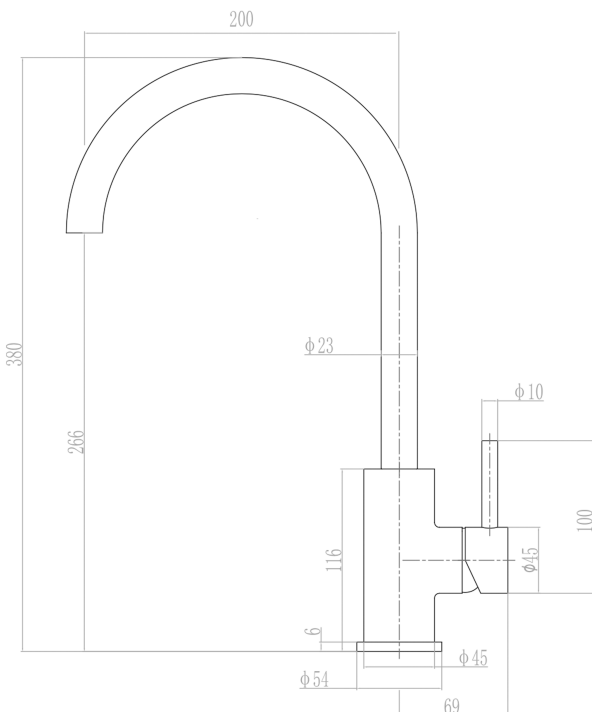

# EcoMinimal Gooseneck Sink Mixer

PRODUCT CODE

**VMIN11CH**

COLOUR/FINISHES

**Chrome**  
Matte Black

FEATURES

360 Degree Swivel Spout  
Brass construction  
ColdStart Technology  
Lead-free 304 Stainless Steel Construction

MAXIMUM TEMPERATURE

65°C

PLUMBING CONNECTION

15mm

**BUILDING CODE CLAUSES RELEVANT TO THIS PRODUCT:**

Clause G12 Water Supplies, specifically G12.3.5, G12.3.6, and G12.3.7.

[www.vodaplumbingware.co.nz/building-code-clauses/](http://www.vodaplumbingware.co.nz/building-code-clauses/)