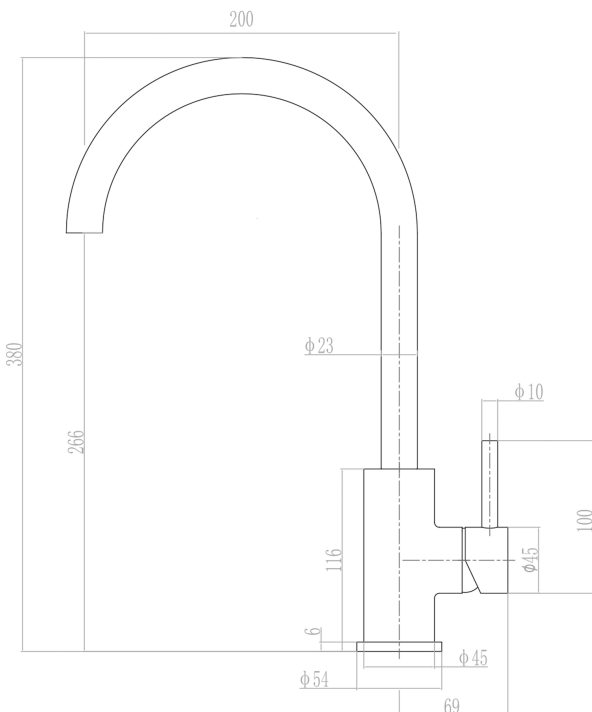

FEATURES

360 Degree Swivel Spout

Brass construction

ColdStart Technology

Lead-free 304 Stainless Steel Construction

PRESSURE TYPE

Mains Pressure only

MINIMUM PRESSURE

150kPa

MAXIMUM PRESSURE

500kPa (As per NZ Building Code AS/NZ 3500.1)

WELS RATING - MAINS  
PRESSURE

4 Star (7L/min)

MAXIMUM TEMPERATURE

65°C

PLUMBING CONNECTION

15mm

Voda Plumbingware products are in full compliance with the requirements as set out in the New Zealand Building Code:

[www.vodaplumbingware.co.nz/building-code-clauses/](http://www.vodaplumbingware.co.nz/building-code-clauses/)