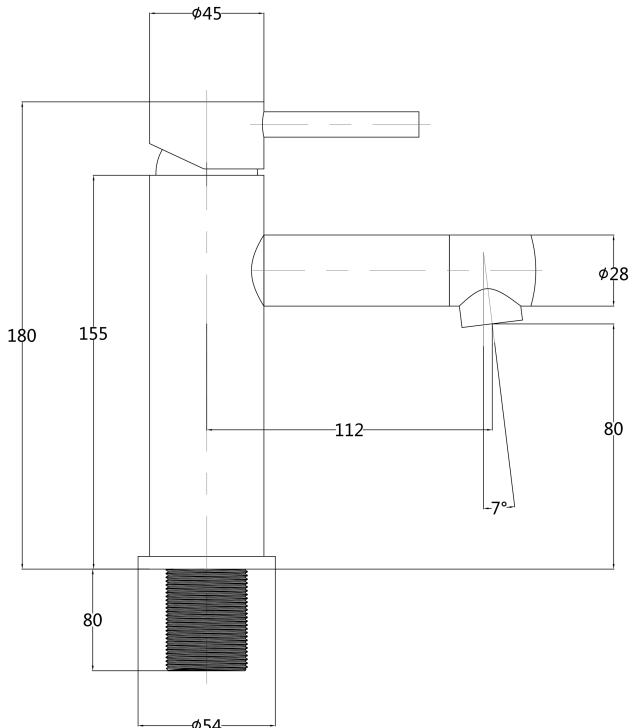

MAXIMUM TEMPERATURE

65°C

PLUMBING CONNECTION

15mm

Voda Plumbingware products are in full compliance with the requirements as set out in the New Zealand Building Code:

www.vodaplumbingware.co.nz/building-code-clauses/