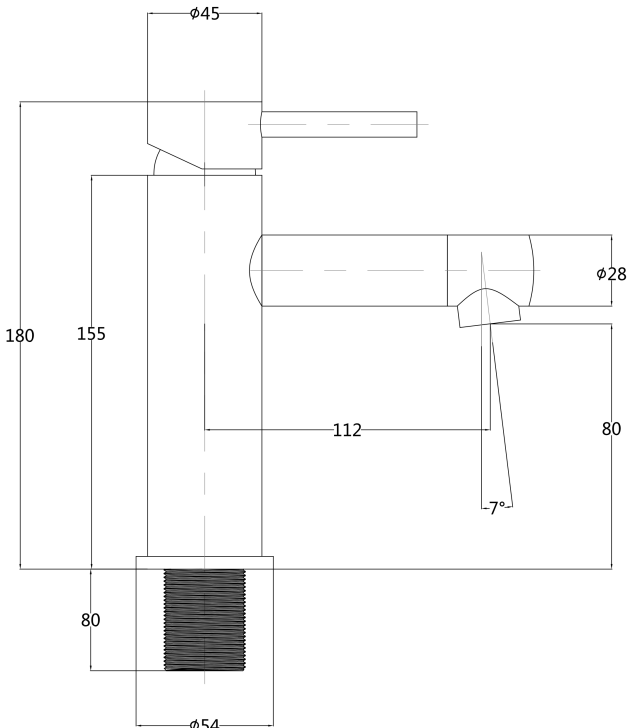

MAXIMUM TEMPERATURE

65°C

PLUMBING CONNECTION

15mm

Voda Plumbingware products are in full compliance with the requirements as set out in the New Zealand Building Code:

www.vodaplumbingware.co.nz/building-code-clauses/