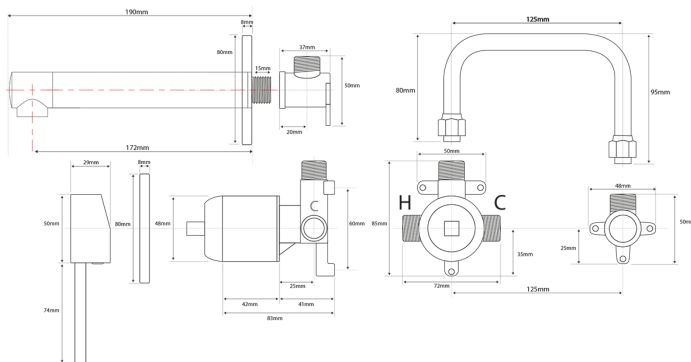

EcoMinimal Wall Mounted Basin Mixer

PRODUCT CODE

VMIN21BB

COLOUR/FINISHES

Brushed Brass (PVD)
 Chrome
 Matte Black
 Brushed Stainless
 Brushed Brass (PVD)

FEATURES

304 Stainless Steel Spout
 DR Brass Mixer Body

PRESSURE

MAXIMUM TEMPERATURE

65°C

PLUMBING CONNECTION

15mm

Voda Plumbingware products are in full compliance with the requirements as set out in the New Zealand Building Code:

www.vodaplumbingware.co.nz/building-code-clauses/