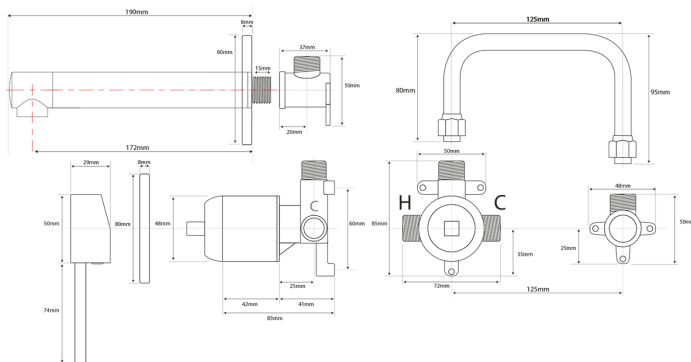

FEATURES

304 Stainless Steel Spout

DR Brass Mixer Body

PRESSURE TYPE

Mains Pressure only

MINIMUM PRESSURE

150kPa

MAXIMUM PRESSURE

500kPa (As per NZ Building Code AS/NZ 3500.1)

WELS RATING - MAINS PRESSURE

4 Star (7.5L/min)

MAXIMUM TEMPERATURE

65°C

PLUMBING CONNECTION

15mm

Voda Plumbingware products are in full compliance with the requirements as set out in the New Zealand Building Code: