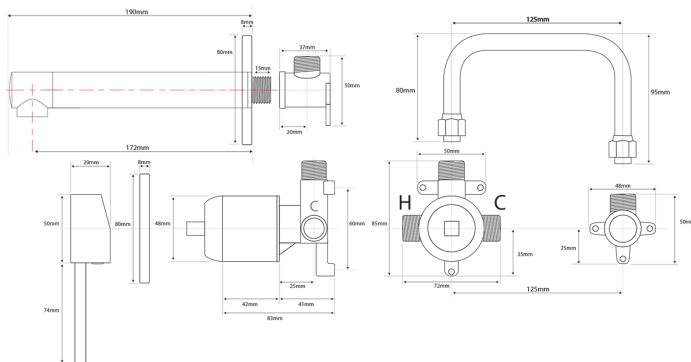

EcoMinimal Wall Mounted Basin Mixer

PRODUCT CODE

VMIN21CH

COLOUR/FINISHES

Chrome
Matte Black
Brushed Stainless
Brushed Brass (PVD)

FEATURES

304 Stainless Steel Spout
DR Brass Mixer Body

PRESSURE TYPE

65°C

PLUMBING CONNECTION

15mm

Voda Plumbingware products are in full compliance with the requirements as set out in the New Zealand Building Code:

www.vodaplumbingware.co.nz/building-code-clauses/

This product is not subject to a warning or ban under section 26 of the Building Act 2004.

Specifications and dimensions correct at time of publication however are subject to change without notice.

Please refer to physical product prior to installation.

Installation instructions for this product are available from the product page on vodaplumbingware.co.nz