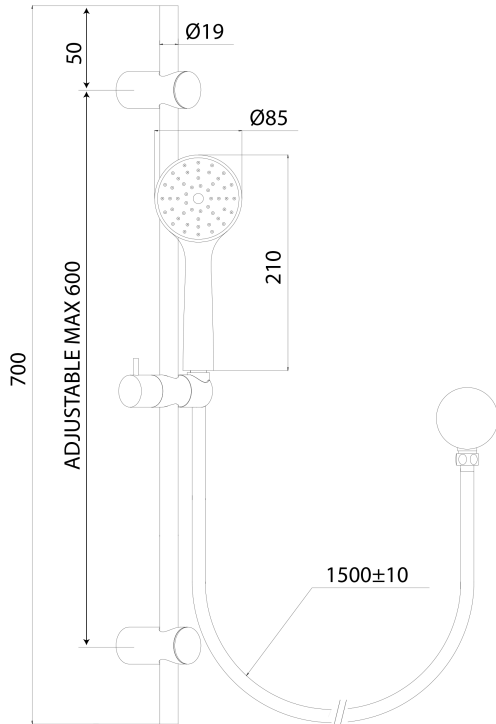

# EcoMinimal Slide Shower

PRODUCT CODE

**VMIN61RBB**

COLOUR/FINISHES

**Brushed Brass (PVD)**  
 Chrome  
 Matte Black  
 Brushed Nickel (PVD)  
 Brushed Brass (PVD)

PRESSURE TYPE

All Pressures

MINIMUM PRESSURE

35kPa

MAXIMUM PRESSURE

500kPa (As per NZ Building Code AS/NZ 3500.1)

WELS RATING - MAINS PRESSURE

3 Star (8L/min)

WELS RATING - LOW PRESSURE

2 Star (9.5L/min)

MAXIMUM TEMPERATURE

65°C

PLUMBING CONNECTION

15mm

Voda Plumbingware products are in full compliance with the requirements as set out in the New Zealand Building Code:

[www.vodaplumbingware.co.nz/building-code-clauses/](http://www.vodaplumbingware.co.nz/building-code-clauses/)