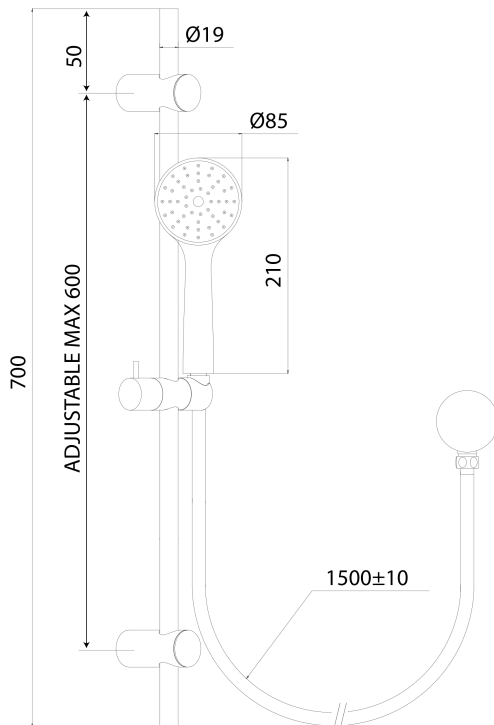

EcoMinimal Slide Shower

PRODUCT CODE

VMIN61RBN

COLOUR/FINISHES

Brushed Nickel (PVD)

Chrome

Matte Black

Brushed Brass (PVD)

WELS RATING - LOW PRESSURE

2 Star (9.5L/min)

MAXIMUM TEMPERATURE

65°C

PLUMBING CONNECTION

15mm

Voda Plumbingware products are in full compliance with the requirements as set out in the New Zealand Building Code:

www.vodaplumbingware.co.nz/building-code-clauses/

This product is not subject to a warning or ban under section 26 of the Building Act 2004.

Specifications and dimensions correct at time of publication however are subject to change without notice.

Please refer to physical product prior to installation.

Installation instructions for this product are available from the product page on vodaplumbingware.co.nz