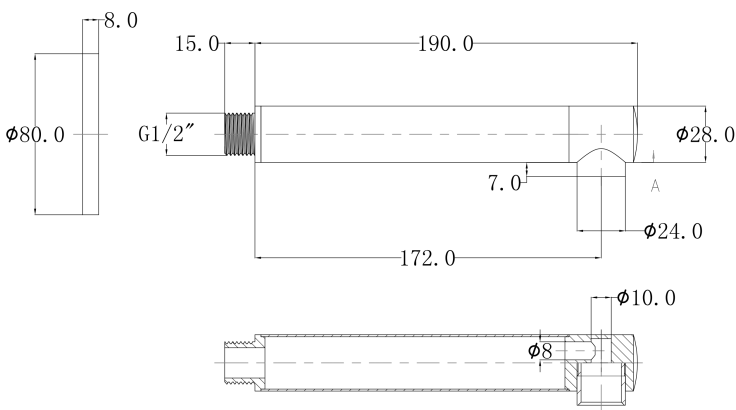

EcoMinimal Bath Spout

PRODUCT CODE

VMIN91BB

COLOUR/FINISHES

Brushed Brass (PVD)
Chrome
Matte Black
Brushed Stainless
Brushed Brass (PVD)

FEATURES

Lead-free 304 Stainless Steel Construction

PRESSURE TYPE

15mm Male Connection

SPOUT REACH

175mm

FACEPLATE DIAMETER

80mm

Voda Plumbingware products are in full compliance with the requirements as set out in the New Zealand Building Code:

www.vodaplumbingware.co.nz/building-code-clauses/