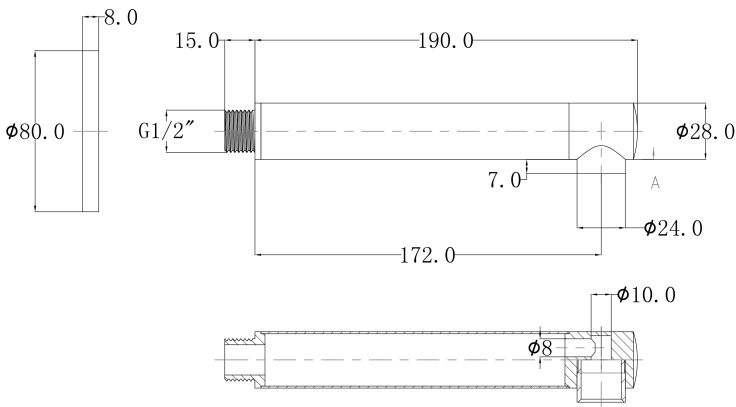

PLUMBING CONNECTION

15mm Male Connection

SPOUT REACH

175mm

FACEPLATE DIAMETER

80mm

Voda Plumbingware products are in full compliance with the requirements as set out in the New Zealand Building Code:

[www.vodaplumbingware.co.nz/building-code-clauses/](http://www.vodaplumbingware.co.nz/building-code-clauses/)