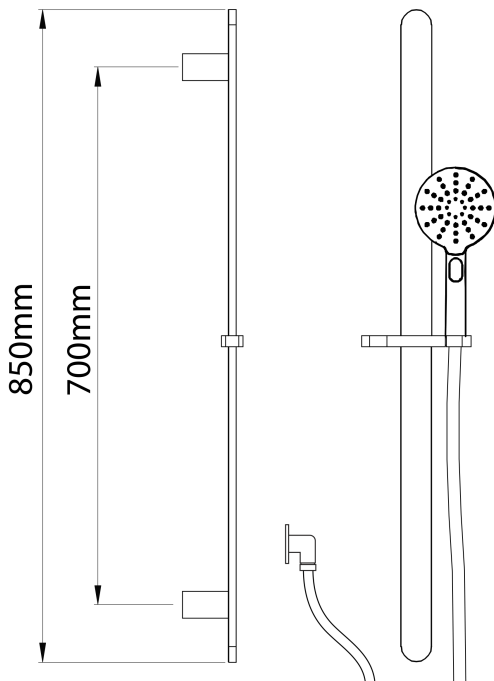

# Olympia Slide Shower (Round) – 3 Function

PRODUCT CODE

**VOP63RCH**

COLOUR/FINISHES

**Chrome**

Brushed Gunmetal (PVD)

Brushed Copper (PVD)

Brushed Nickel (PVD)

WELS RATING - MAINS  
PRESSURE

3 Star (7L/min)

MAXIMUM TEMPERATURE

65°C

PLUMBING CONNECTION

15mm

COLOUR COAT

Physical Vapour Deposition (PVD)

Voda Plumbingware products are in full compliance with the requirements as set out in the New Zealand Building Code:

[www.vodaplumbingware.co.nz/building-code-clauses/](http://www.vodaplumbingware.co.nz/building-code-clauses/)