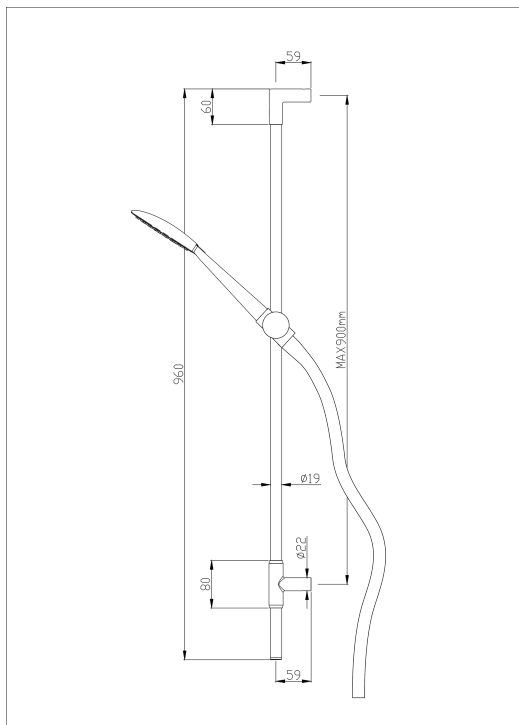

# Pro Series Slide Shower

PRODUCT CODE	<b>VPRS040</b>
COLOUR/FINISHES	Chrome
FEATURES	Adjustable bracket Large Bore Supply
PRESSURE TYPE	All Pressures
MINIMUM PRESSURE	35kPa
MAXIMUM PRESSURE	500kPa (As per NZ Building Code AS/NZ 3500.1)
WELS RATING - MAINS PRESSURE	3 Star (7.5L/min)
WELS RATING - LOW PRESSURE	2 Star (12L/min)
MAXIMUM TEMPERATURE	65°C
PLUMBING CONNECTION	15mm

Specifications and dimensions correct at time of publication however are subject to change without notice.

Please refer to physical product prior to installation.

Installation instructions for this product are available from the product page on [vodaplumbingware.co.nz](http://vodaplumbingware.co.nz)