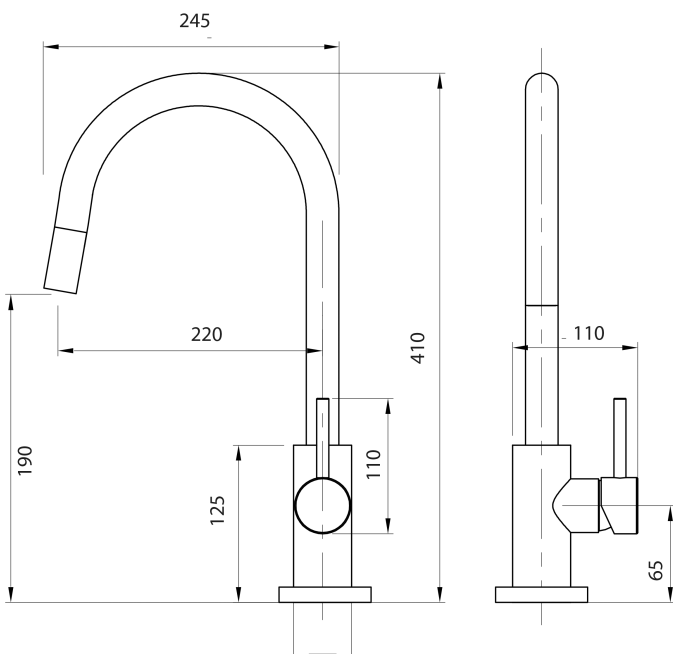

PRODUCT CODE	VSS13BG
COLOUR/FINISHES	Brushed Gunmetal (PVD) Chrome Matte Black Brushed Brass (PVD)
FEATURES	ColdStart Technology Lead-free 304 Stainless Steel Construction Multifunction Pull-out handpiece Quick-fit hose connection Swivel spout
PRESSURE TYPE	Mains Pressure only
MINIMUM PRESSURE	150kPa
MAXIMUM PRESSURE	500kPa (As per NZ Building Code AS/NZ 3500.1)
WELS RATING - MAINS PRESSURE	4 Star (6L/min)
CARTRIDGE/HEADWORKS	European Ceramic Cartridge
MAXIMUM TEMPERATURE	65°C
PLUMBING CONNECTION	15mm
SPOUT REACH	220mm
PULLOUT HOSE LENGTH	+300mm
BENCH HOLE SIZE	35mm

Voda Plumbingware products are in full compliance with the requirements as set out in the New Zealand Building Code:

www.vodaplumbingware.co.nz/building-code-clauses/

This product is not subject to a warning or ban under section 26 of the Building Act 2004.