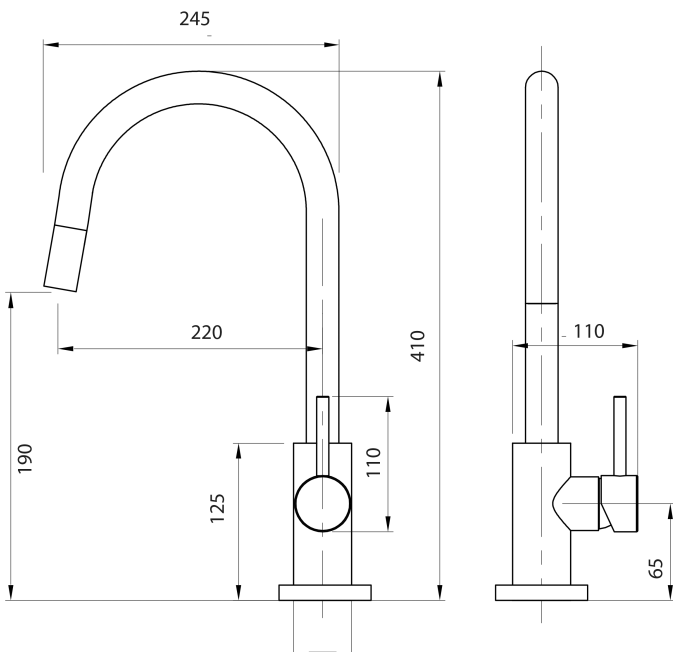

PRODUCT CODE

VSS13CH

COLOUR/FINISHES

Chrome

Brushed Gunmetal (PVD)

Matte Black

Brushed Brass (PVD)

FEATURES

ColdStart Technology

Lead-free 304 Stainless Steel Construction

Multifunction Pull-out handpiece

Quick-fit hose connection

Swivel spout

PRESSURE TYPE

Mains Pressure only

MINIMUM PRESSURE

150kPa

MAXIMUM PRESSURE

500kPa (As per NZ Building Code AS/NZ 3500.1)

WELS RATING - MAINS PRESSURE

4 Star (6L/min)

CARTRIDGE/HEADWORKS

European Ceramic Cartridge

MAXIMUM TEMPERATURE

65°C

PLUMBING CONNECTION

15mm

SPOUT REACH

220mm

PULLOUT HOSE LENGTH

+300mm

BENCH HOLE SIZE

35mm

Voda Plumbingware products are in full compliance with the requirements as set out in the New Zealand Building Code:

www.vodaplumbingware.co.nz/building-code-clauses/

This product is not subject to a warning or ban under section 26 of the Building Act 2004.