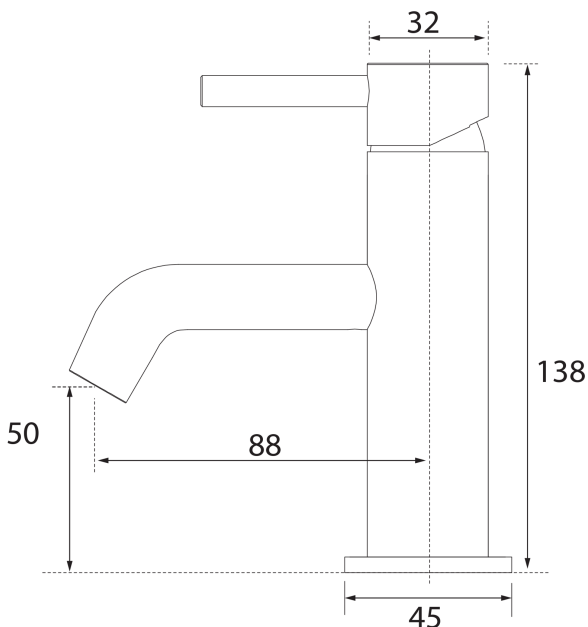

WELS RATING - LOW  
PRESSURE

5 Star (5.0L/Min)

MAXIMUM TEMPERATURE

65°C

PLUMBING CONNECTION

15mm

SPOUT REACH

88mm