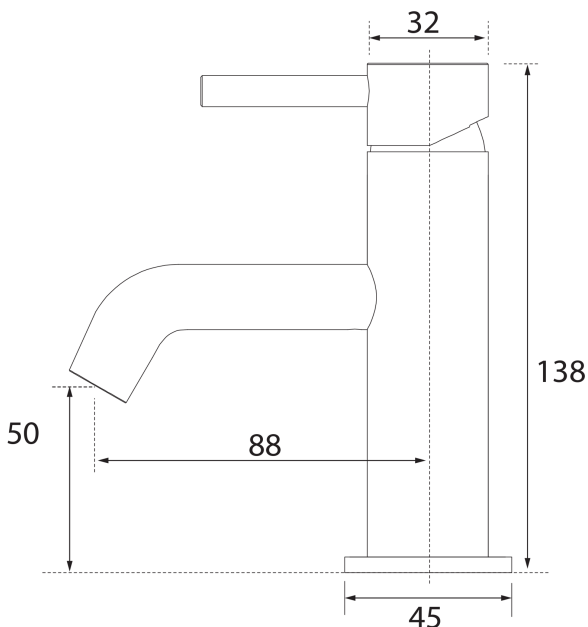

MAXIMUM TEMPERATURE

65°C

PLUMBING CONNECTION

15mm

SPOUT REACH

88mm

Voda Plumbingware products are in full compliance with the requirements as set out in the New Zealand Building Code:

www.vodaplumbingware.co.nz/building-code-clauses/