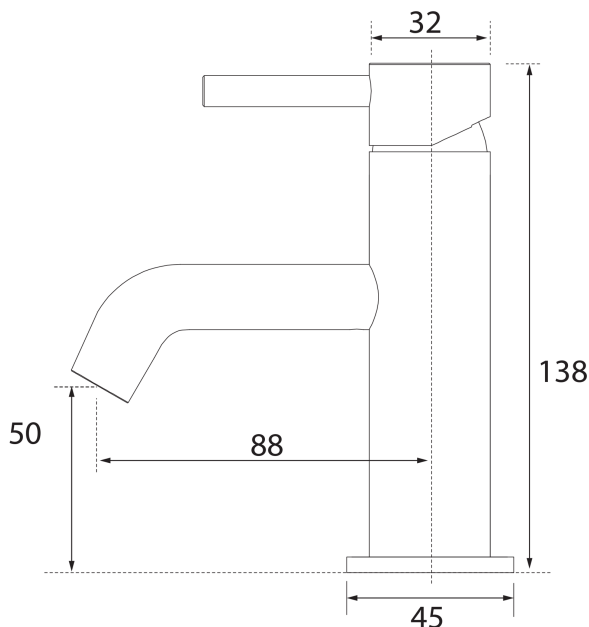

MAXIMUM TEMPERATURE

65°C

PLUMBING CONNECTION

15mm

SPOUT REACH

88mm

Voda Plumbingware products are in full compliance with the requirements as set out in the New Zealand Building Code:

www.vodaplumbingware.co.nz/building-code-clauses/