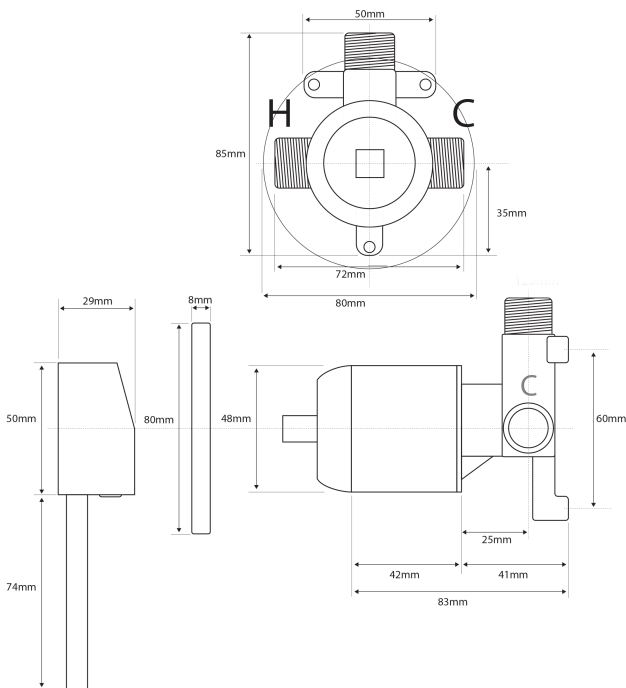

Voda Plumbingware products are in full compliance with the requirements as set out in the New Zealand Building Code:

www.vodaplumbingware.co.nz/building-code-clauses/

This product is not subject to a warning or ban under section 26 of the Building Act 2004.

Specifications and dimensions correct at time of publication however are subject to change without notice.

Please refer to physical product prior to installation.

Installation instructions for this product are available from the product page on vodaplumbingware.co.nz