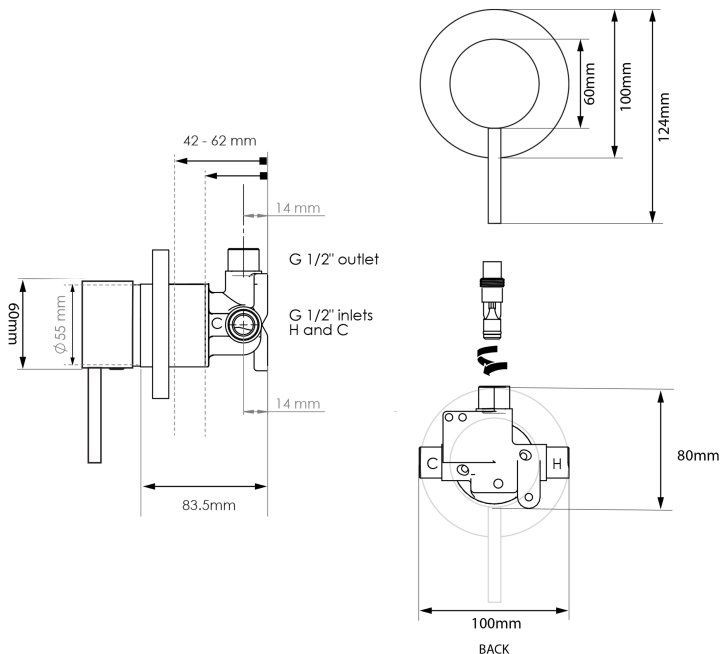

Storm VORTEX Ultra Shower Mixer

PRODUCT CODE

VST42BCU

COLOUR/FINISHES

Brushed Copper (PVD)
 Brushed Black (PVD)
 Chrome
 Brushed Gunmetal (PVD)
 Brushed Nickel (PVD)
 Brushed Brass (PVD)

FEATURES

DR Brass Mixer Body

FACEPLATE DIAMETER

100mm

PRESSURE TYPE

All Pressures

MINIMUM PRESSURE

17kPa

MAXIMUM PRESSURE

500kPa (As per NZ Building Code AS/NZ 3500.1)

MAXIMUM TEMPERATURE

65°C

PLUMBING CONNECTION

15mm

Voda Plumbingware products are in full compliance with the requirements as set out in the New Zealand Building Code:

www.vodaplumbingware.co.nz/building-code-clauses/