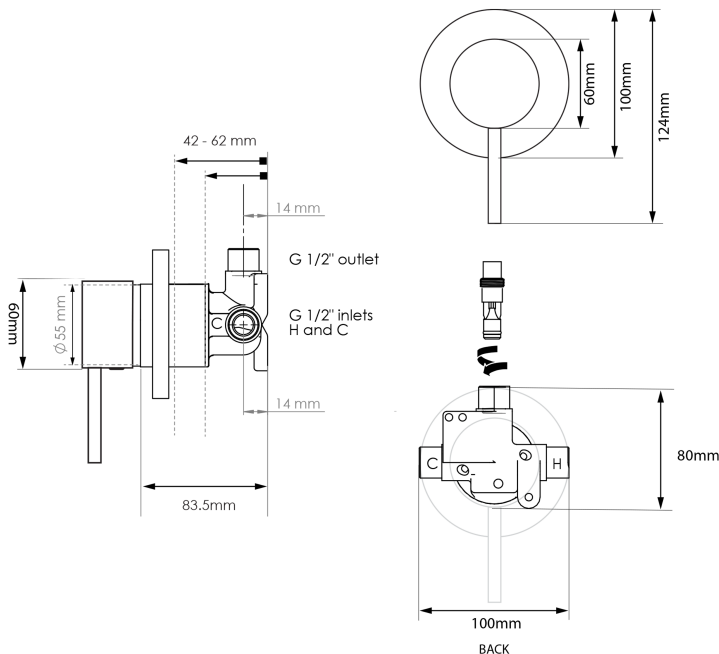

Brushed Nickel (PVD)

Brushed Brass (PVD)

FEATURES

DR Brass Mixer Body

FACEPLATE DIAMETER

100mm

PRESSURE TYPE

All Pressures

MINIMUM PRESSURE

17kPa

MAXIMUM PRESSURE

500kPa (As per NZ Building Code AS/NZ 3500.1)

MAXIMUM TEMPERATURE

65°C

PLUMBING CONNECTION

15mm

Specifications and dimensions correct at time of publication however are subject to change without notice.

Please refer to physical product prior to installation.

Installation instructions for this product are available from the product page on vodaplumbingware.co.nz