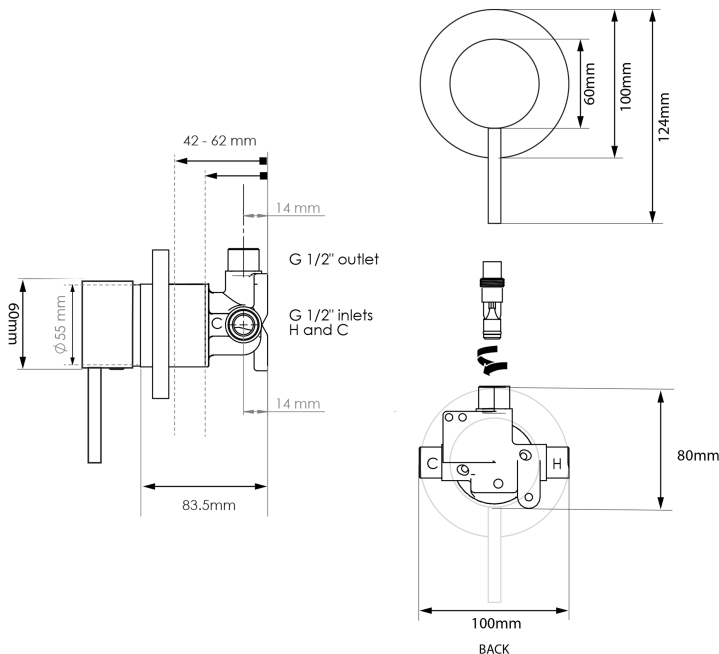

Storm VORTEX Ultra Shower Mixer

PRODUCT CODE

VST42CH

COLOUR/FINISHES

Chrome

Brushed Black (PVD)
Brushed Gunmetal (PVD)
Brushed Copper (PVD)
Brushed Nickel (PVD)
Brushed Brass (PVD)

FEATURES

DR Brass Mixer Body

FACEPLATE DIAMETER

100mm

PRESSURE TYPE

All Pressures

MINIMUM PRESSURE

17kPa

MAXIMUM PRESSURE

500kPa (As per NZ Building Code AS/NZ 3500.1)

MAXIMUM TEMPERATURE

65°C

PLUMBING CONNECTION

15mm

Voda Plumbingware products are in full compliance with the requirements as set out in the New Zealand Building Code:

www.vodaplumbingware.co.nz/building-code-clauses/