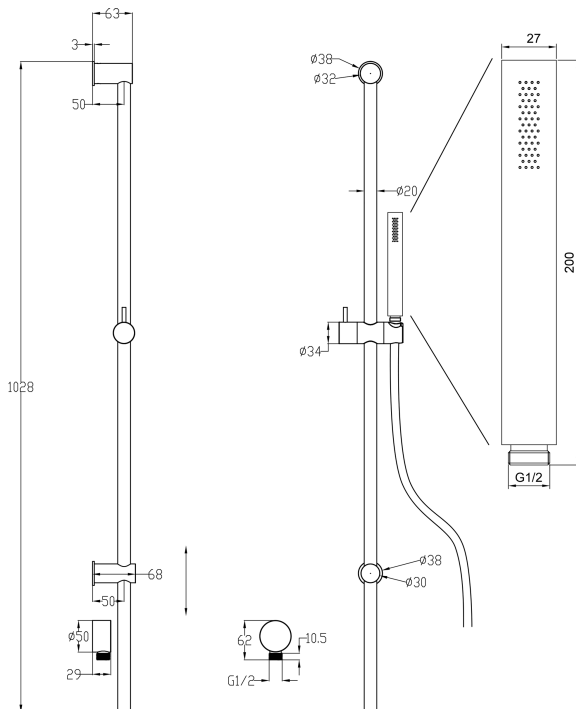

Storm Slide Shower –fil Function

PRODUCT CODE

VST61RSS

COLOUR/FINISHES

Brushed Stainless (304)

Brushed Black (PVD)

Chrome

Brushed Gunmetal (PVD)

Brushed Copper (PVD)

Brushed Brass (PVD)

FEATURES

Adjustable Wall Fixings – Max 960mm Centres

PRESSURE TYPE

All Pressures

MINIMUM PRESSURE

35kPa

MAXIMUM PRESSURE

500kPa (As per NZ Building Code AS/NZ 3500.1)

MAXIMUM TEMPERATURE

65°C

PLUMBING CONNECTION

15mm

WELS RATING - MAINS PRESSURE

3 Star (8.5L/min)

WELS RATING - LOW PRESSURE

1 Star (13.5L/min)

Voda Plumbingware products are in full compliance with the requirements as set out in the New Zealand Building Code:

www.vodaplumbingware.co.nz/building-code-clauses/