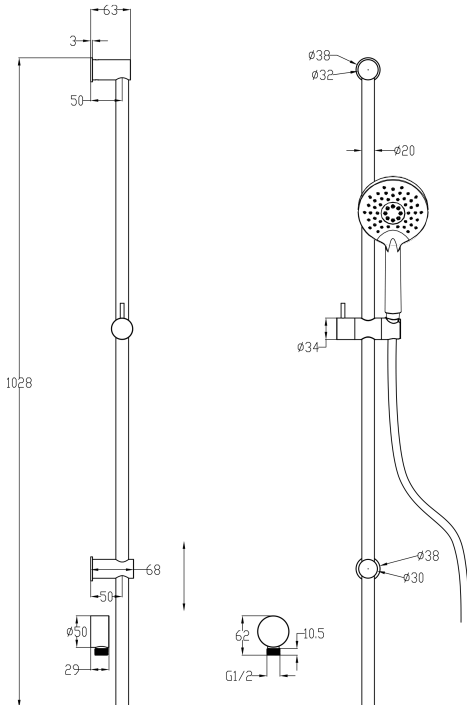

Storm Slide Shower – 3 Function

PRODUCT CODE

VST63RBP

COLOUR/FINISHES

Brushed Black (PVD)

Chrome
Brushed Gunmetal (PVD)
Brushed Copper (PVD)
Brushed Stainless (304)
Brushed Brass (PVD)

FEATURES

Adjustable Wall Fixings – Max 960mm Centres

MAXIMUM TEMPERATURE

65°C

PLUMBING CONNECTION

15mm

Voda Plumbingware products are in full compliance with the requirements as set out in the New Zealand Building Code:

www.vodaplumbingware.co.nz/building-code-clauses/