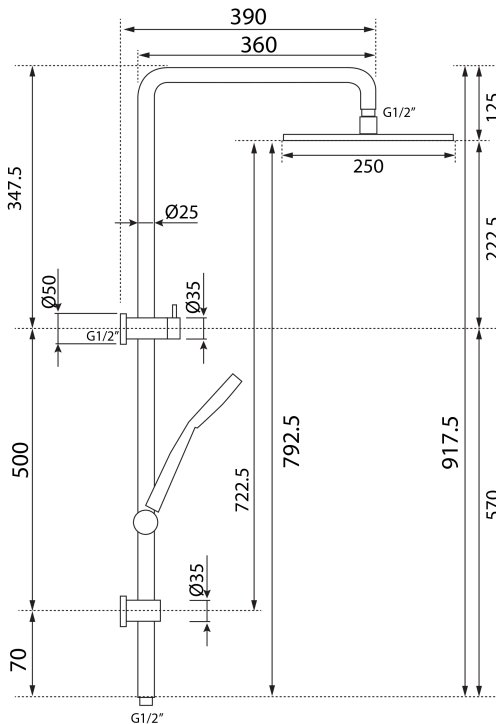

# Storm Double Head Shower

PRODUCT CODE

**VST73RBB**

COLOUR/FINISHES

**Brushed Brass (PVD)**

Brushed Black (PVD)  
 Chrome  
 Brushed Gunmetal (PVD)  
 Brushed Copper (PVD)  
 Brushed Nickel (PVD)  
 Brushed Brass (PVD)

FEATURES

3 Function Handpiece  
 Built in diverter  
 Interchangeable Inlet/diverter position

DRENCHER DIMENSIONS

250mm Diameter

PRESSURE TYPE

Mains Pressure only

MINIMUM PRESSURE

150kPa

MAXIMUM PRESSURE

500kPa (As per NZ Building Code AS/NZ 3500.1)

WELS RATING - MAINS

3 Star (8.5L/min)

PRESSURE

MAXIMUM TEMPERATURE

65°C

Voda Plumbingware products are in full compliance with the requirements as set out in the New Zealand Building Code: