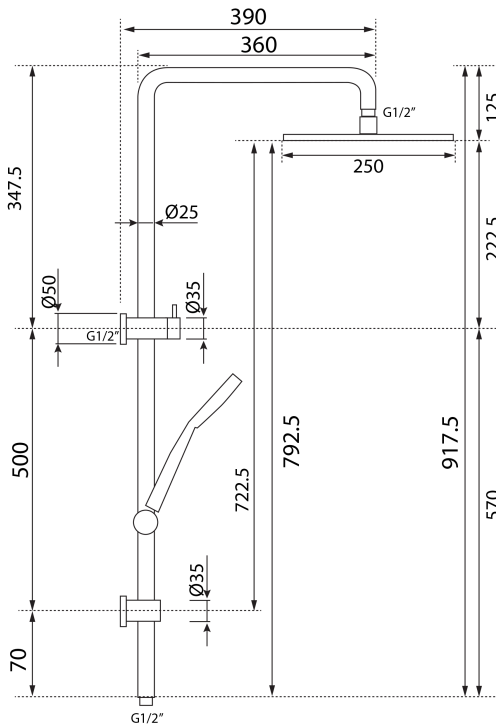

Storm Double Head Shower

PRODUCT CODE

VST73RBG

COLOUR/FINISHES

Brushed Gunmetal (PVD)

Brushed Black (PVD)

Chrome

Brushed Copper (PVD)

Brushed Nickel (PVD)

Brushed Brass (PVD)

FEATURES

3 Function Handpiece

Built in diverter

Interchangeable Inlet/diverter position

DRENCHER DIMENSIONS

250mm Diameter

PRESSURE

MAXIMUM TEMPERATURE

65°C

Voda Plumbingware products are in full compliance with the requirements as set out in the New Zealand Building Code:

www.vodaplumbingware.co.nz/building-code-clauses/

This product is not subject to a warning or ban under section 26 of the Building Act 2004.

Specifications and dimensions correct at time of publication however are subject to change without notice.

Please refer to physical product prior to installation.

Installation instructions for this product are available from the product page on vodaplumbingware.co.nz