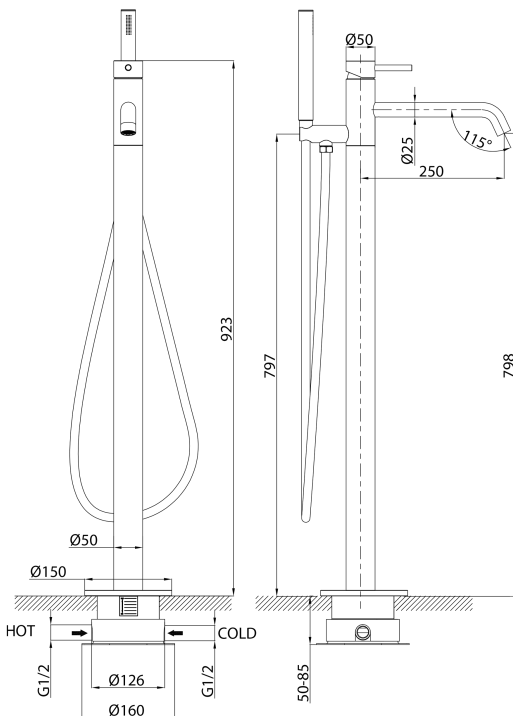

150kPa

MAXIMUM PRESSURE

500kPa (As per NZ Building Code AS/NZ 3500.1)

MAXIMUM TEMPERATURE

65°C

PLUMBING CONNECTION

15mm

SPOUT HEIGHT

798mm

SPOUT REACH

250mm

Voda Plumbingware products are in full compliance with the requirements as set out in the New Zealand Building Code:

www.vodaplumbingware.co.nz/building-code-clauses/

This product is not subject to a warning or ban under section 26 of the Building Act 2004.

Specifications and dimensions correct at time of publication however are subject to change without notice.

Please refer to physical product prior to installation.

Installation instructions for this product are available from the product page on vodaplumbingware.co.nz