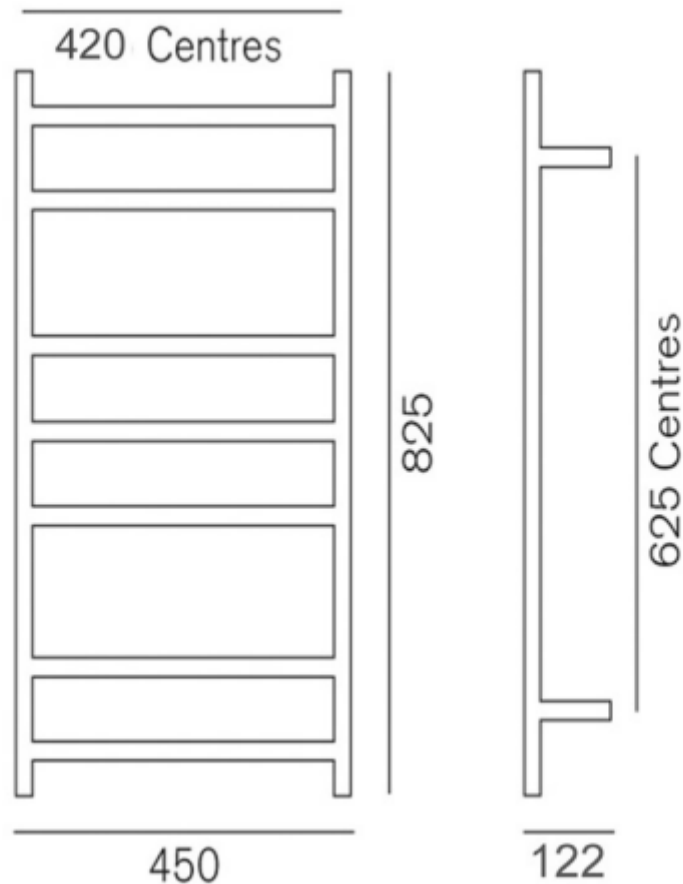

# Forme 825 Slimline Towel Warmer

Product Code: WF825S

## Features

- Left or right wiring
- Concealed or exposed wiring
- IP56 rating
- Polished stainless steel
- Fine linear style
- Quality chrome on brass
- Robust brass mounting brackets

## Technical Details

Rungs 7, Height 825mm, Width 450mm, Depth 120mm

Note: all specifications and dimensions are correct at time of publication however are subject to change without notice. Please refer to physical product prior to installation.