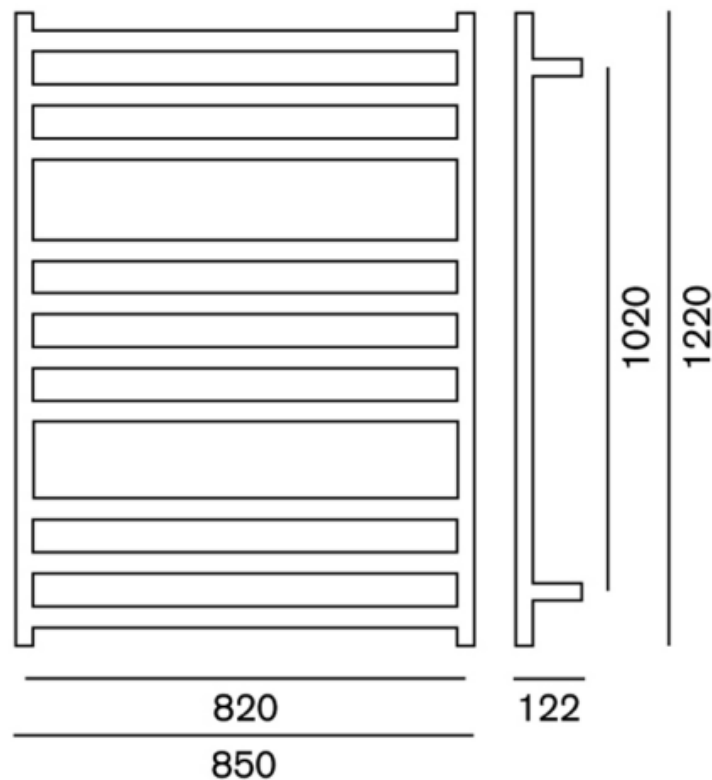

Loft 1220 Extended Towel Warmer

Product Code: WL1220E

Features

- IP45 rated
- Fine linear style
- Quality chrome on brass
- Robust brass mounting brackets

Technical Details

Depth 122mm, Rungs 11, Height 1220mm, Width 850mm