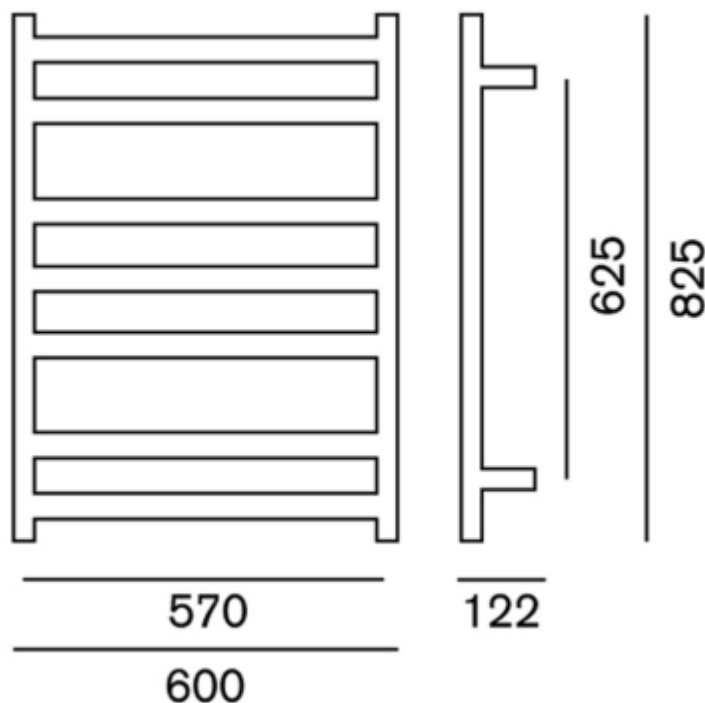

# Loft 825 Towel Warmer

Product Code: WL825

## Features

- IP45 rated
- Fine linear style
- Quality chrome on brass
- Robust brass mounting brackets

## Technical Details

Depth 122mm, Rungs 7, Height 825mm, Width 600mm

Note: all specifications and dimensions are correct at time of publication however are subject to change without notice. Please refer to physical product prior to installation.