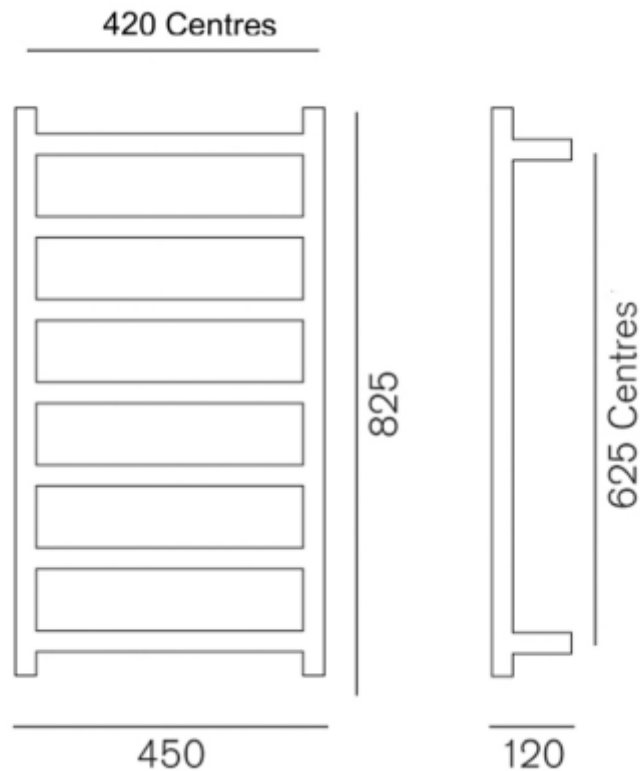

Note: all specifications and dimensions are correct at time of publication however are subject to change without notice. Please refer to physical product prior to installation.