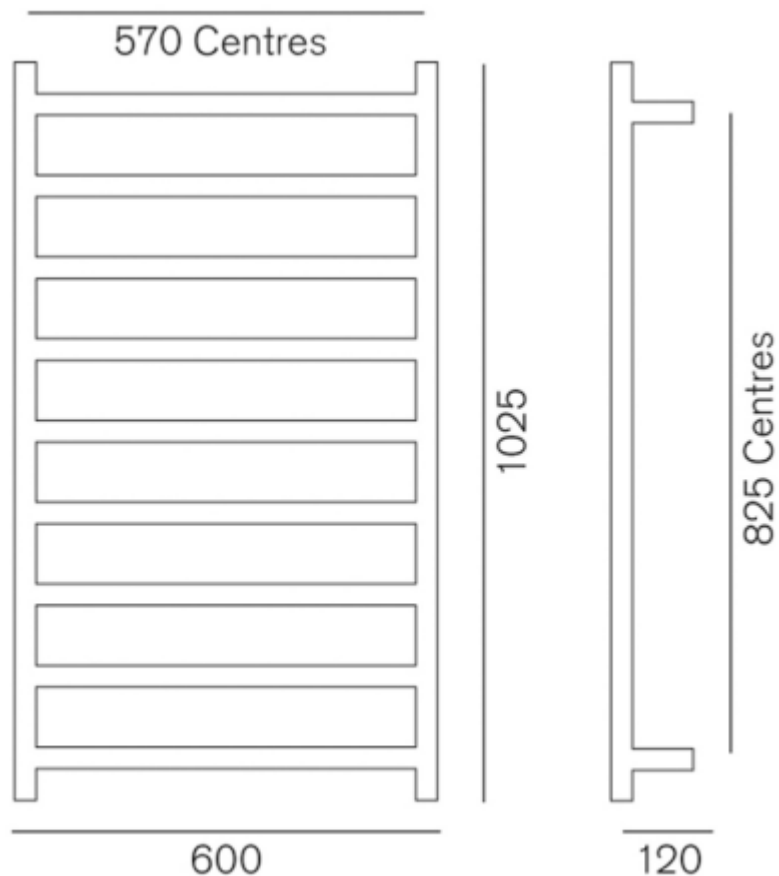

Studio 1 1025 ESP Towel Warmer

Product Code: WSE1025

Features

- Elegant linear style
- High quality polished finish
- Quality stainless steel
- Dual Wired

Technical Details

Note: all specifications and dimensions are correct at time of publication however are subject to change without notice. Please refer to physical product prior to installation.