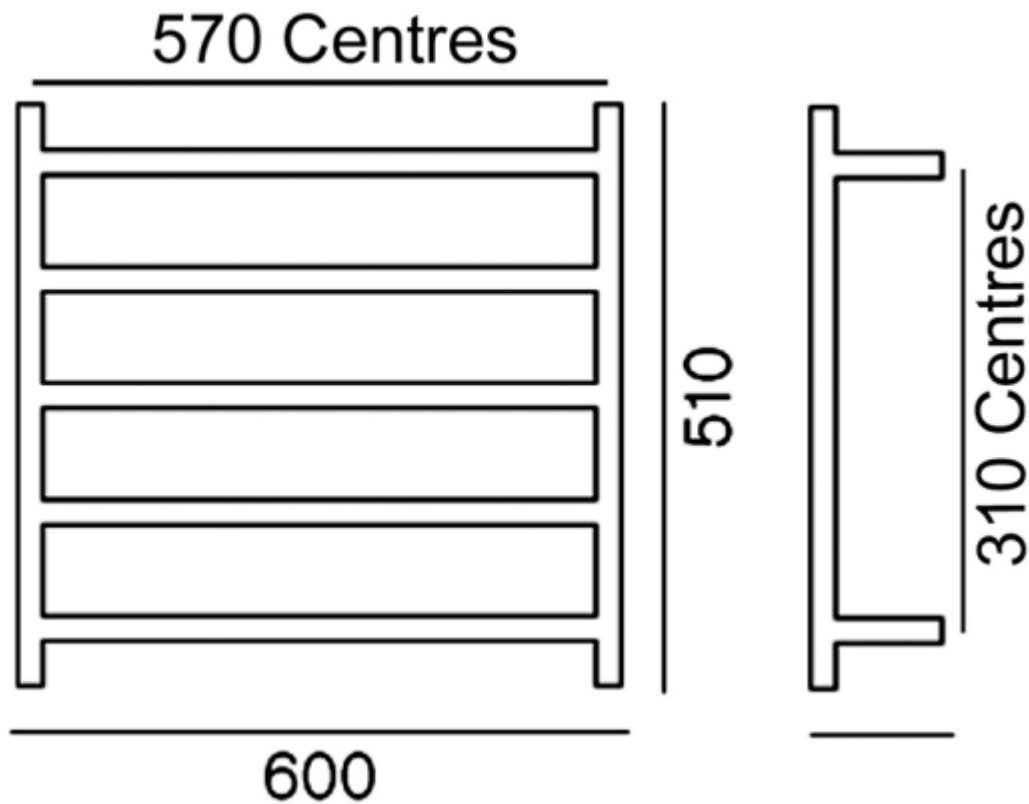

Studio One 510 Towel Warmer 12 Volts

Product Code: WSLV510MW, WSLV510

Features

- Available in Colours: Matt White, Polished
- IP56 rated
- Left or right wiring
- Concealed or exposed wiring
- 61 watts
- 12V

Technical Details

Height 510mm, Width 600mm, Depth 120mm

Note: all specifications and dimensions are correct at time of publication however are subject to change without notice. Please refer to physical product prior to installation.