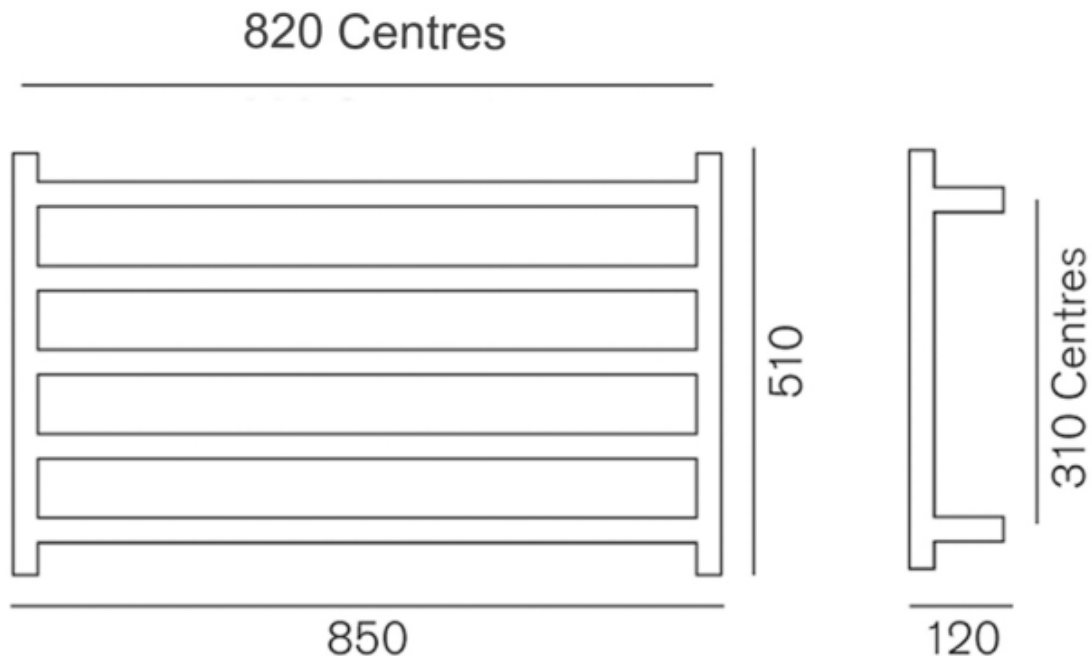

Studio One 510 Towel Warmer Extended

Product Code: WSLV510E

Features

- IP56 rated
- 84 watts
- 5 rungs
- Polished stainless steel finish
- Left or right wiring
- Concealed or exposed wiring
- 12V

Technical Details

Depth 120mm, Height 510mm, Width 850mm, Rungs 5

Note: all specifications and dimensions are correct at time of publication however are subject to change without notice. Please refer to physical product prior to installation.