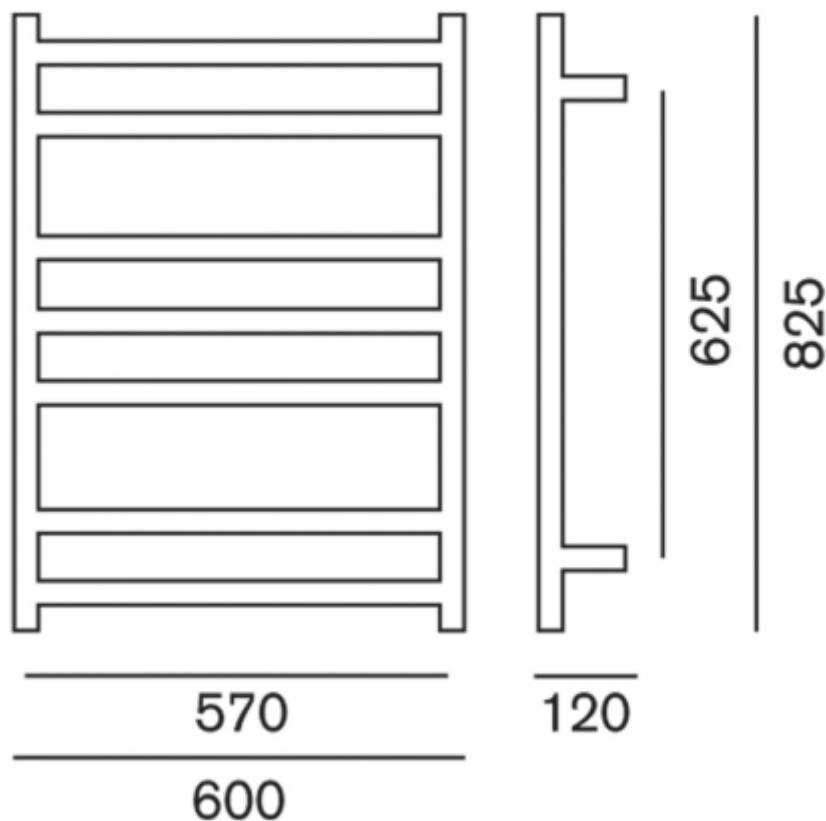

Studio One 825 Towel Warmer 12V

Product Code: WSLV825MW, WSLV825

Features

- Available in Colours: Matt White, Polished
- IP56 rated
- Left or right wiring
- Concealed or exposed wiring
- 86 watts
- 12V

Technical Details