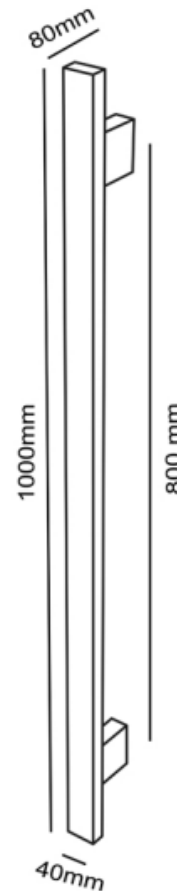

Studio One 1000 Pole

Product Code: WSSPLV1000, WSSPLV1000N, WSSPLV1000B, WSSPLV1000GM,
WSSPLV1000BN, WSSPLV1000MW, WSSPLV1000BB, WSSPLV1000BC

Features

- Available in Colours: Polished, Black, Brushed, Gunmetal, Brushed Nickel, Matte White, Brushed Brass, Brushed Copper
- Streamlined linear style
- High polish stainless steel
- Robust mounting brackets
- 12 volt (transformer required)

Technical Details

Height 1000mm, Width 40mm, Depth 80mm

Note: all specifications and dimensions are correct at time of publication however are subject to change without notice. Please refer to physical product prior to installation.