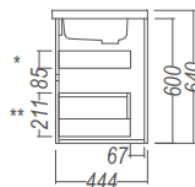

Technical Details

Internal Basin Depth
130 mm

** Internal drawer height = 195mm

* Internal drawer height = 75mm

** Internal drawer height = 195mm

Note: all specifications and dimensions are correct at time of publication however are subject to change without notice. Please refer to physical product prior to installation.