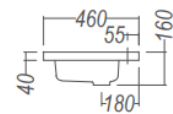

Technical Details

Internal Basin Depth
130 mm

** Internal drawer height = 195mm

* Internal drawer height = 75mm

** Internal drawer height = 195mm

Note: all specifications and dimensions are correct at time of publication however are subject to change without notice. Please refer to physical product prior to installation.