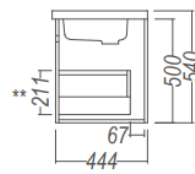

Technical Details

Internal Basin Depth
130 mm

** Internal drawer height = 195mm

* Internal drawer height = 75mm

** Internal drawer height = 195mm

Note: all specifications and dimensions are correct at time of publication however are subject to change without notice. Please refer to physical product prior to installation.