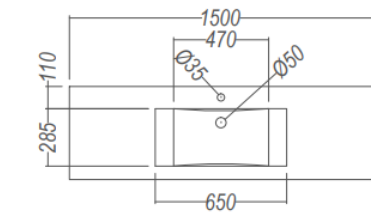

Wave Syrtari 1500 Single Drawer Wall

Product Code: WASY150_S

Features

- Soft closing drawers
- Balanced wall hung cabinet
- Single and Double Drawers
- Cabinets are made in New Zealand from sustainably managed, low emission New Zealand produced board
- Available in various cabinet colours

Technical Details

Internal Basin Depth
130 mm

** Internal drawer height = 195mm

* Internal drawer height = 75mm

** Internal drawer height = 195mm

Note: all specifications and dimensions are correct at time of publication however are subject to change without notice. Please refer to physical product prior to installation.