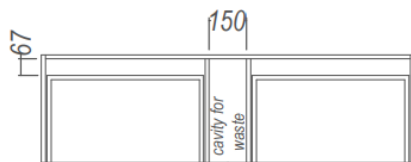

Wave Syrtari 1500 Single Drawer Wall

Product Code: WASY150_S

Features

- Soft closing drawers
- Balanced wall hung cabinet
- Single and Double Drawers
- Cabinets are made in New Zealand from sustainably managed, low emission New Zealand produced board
- Available in various cabinet colours

Technical Details

Internal Basin Depth
130 mm

** Internal drawer height = 195mm

* Internal drawer height = 75mm

** Internal drawer height = 195mm

Note: all specifications and dimensions are correct at time of publication however are subject to change without notice. Please refer to physical product prior to installation.