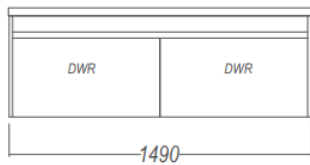

Wave Syrtari 1500 Single Drawer Wall

Product Code: WASY150_S

Features

- Soft closing drawers
- Balanced wall hung cabinet
- Single and Double Drawers
- Cabinets are made in New Zealand from sustainably managed, low emission New Zealand produced board
- Available in various cabinet colours

Technical Details

Internal Basin Depth
130 mm

** Internal drawer height = 195mm

* Internal drawer height = 75mm

** Internal drawer height = 195mm

Note: all specifications and dimensions are correct at time of publication however are subject to change without notice. Please refer to physical product prior to installation.