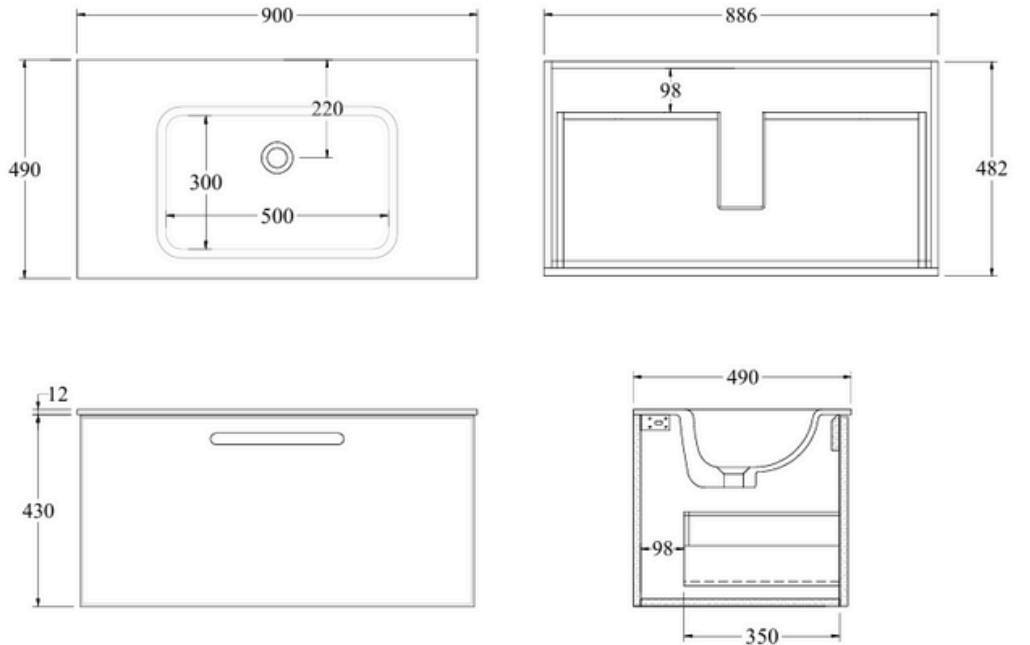

LINEARE 900W

LIN900

-Basin Waste not included.

CHOOSE TOP:

Vanity Sink Top
Matte or Gloss

Solid Surface Slab
Matte , Carrara & Bianca

Concrete Slab
5 Finishes available

CHOOSE DRAWER FRONT: