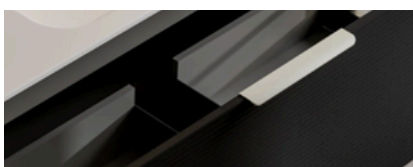

LINEARE 900W

LIN900

-Basin Waste not included.

CHOOSE TOP:

Vanity Sink Top
Matte or Gloss

Solid Surface Slab
Matte , Carrara & Bianca

Concrete Slab
5 Finishes available

CHOOSE DRAWER FRONT:

Axel
(Thin Border)

Pillar
(Vertical flute)

Orchard
(Horizontal flute)

Coastal
(Paneled)

Loft
(Wide Border)

CHOOSE CABINET FINISH:

Matte White | Matte Black | Devon Oak | Walnut

Drawer &
Cabinet
finishes can
be mixed and
matched.

CHOOSE HANDLE & FINISH:

Aura:

Flow:

Pure:

B-Nickel | Black | White | B-Gunmetal B-Brass | B-Copper | Chrome