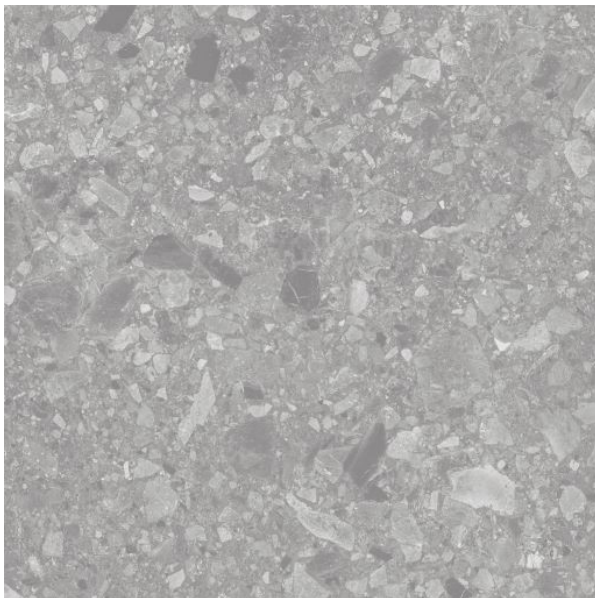

2CM TERRAZZO MID GREY PAVER 600 X 600

Description

2cm Terrazzo range is a terrazzo-effect porcelain paver designed specifically for exterior use. These hard wearing R11 anti-slip porcelain tiles are resistant to virtually all weather and environmental conditions, are easy to install and maintain. The 20mm thickness ensures a high resistance to loads and stresses and also enables an array of installation methods. From dry laid onto sand, gravel and soil, to a raised application on deck jacks or traditionally glued to a solid surface.

\$129.90 per m²
(incl GST)

Stock
Medium (40 m² - 100 m²)

Specifications

Finish:	ANTISLIP
Material:	PORCELAIN
Origin:	CHINA
Size:	600 x 600
Antislip Rating:	R11 / V
Variation:	4
Weight:	42 kg per m ²
Rectified:	Yes
Sealing Required:	No
Colour:	Grey
m ² Per Box:	0.72
Tiles Per Pack:	2