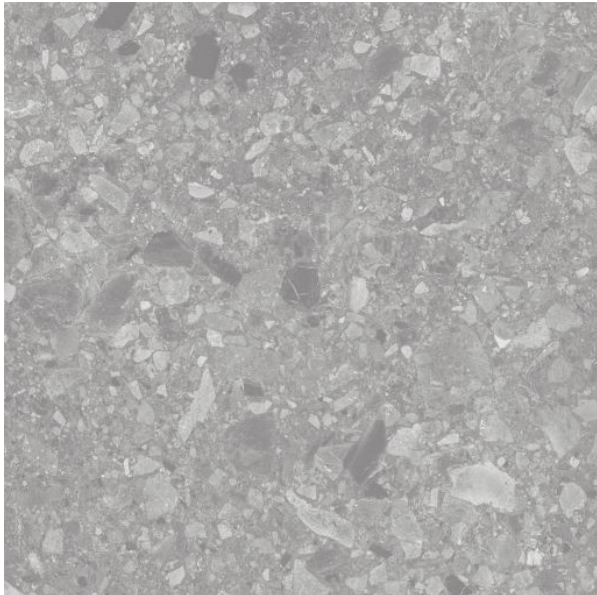

2CM TERRAZZO MID GREY PAVER 600 X 600

Description

2cm Terrazzo range is a terrazzo-effect porcelain paver designed specifically for exterior use. These hard wearing R11 anti-slip porcelain tiles are resistant to virtually all weather and environmental conditions, are easy to install and maintain. The 20mm thickness ensures a high resistance to loads and stresses and also enables an array of installation methods. From dry laid onto sand, gravel and soil, to a raised application on deck jacks or traditionally glued to a solid surface.

\$129.90 per m²
(incl GST)

Stock
High (100 m² - 200 m²)

Specifications

Finish:	ANTISLIP
Material:	PORCELAIN
Origin:	CHINA
Size:	600 x 600
Antislip Rating:	R11 / V
Variation:	4
Weight:	42 kg per m ²
Rectified:	Yes
Sealing Required:	No
Colour:	Grey
m ² Per Box:	0.72
Tiles Per Pack:	2