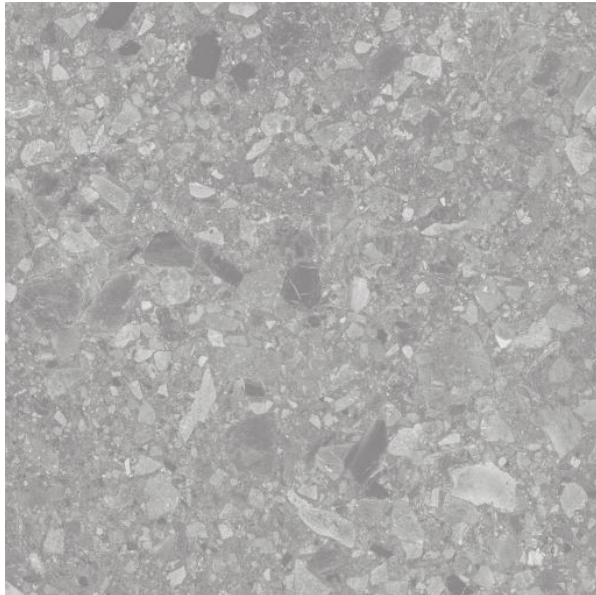

2CM TERRAZZO MID GREY PAVER 600 X 600

Description

2cm Terrazzo range is a terrazzo-effect porcelain paver designed specifically for exterior use. These hard wearing R11 anti-slip porcelain tiles are resistant to virtually all weather and environmental conditions, are easy to install and maintain. The 20mm thickness ensures a high resistance to loads and stresses and also enables an array of installation methods. From dry laid onto sand, gravel and soil, to a raised application on deck jacks or traditionally glued to a solid surface.

~~\$129.90~~
\$103.92 per m²
(incl GST)

Stock
Medium (40 m² - 100 m²)

Specifications

Finish:	ANTISLIP
Material:	PORCELAIN
Origin:	CHINA
Size:	600 x 600
Antislip Rating:	R11 / V
Variation:	4
Weight:	42 kg per m ²
Rectified:	Yes
Sealing Required:	No
Colour:	Grey
m ² Per Box:	0.72
Tiles Per Pack:	2