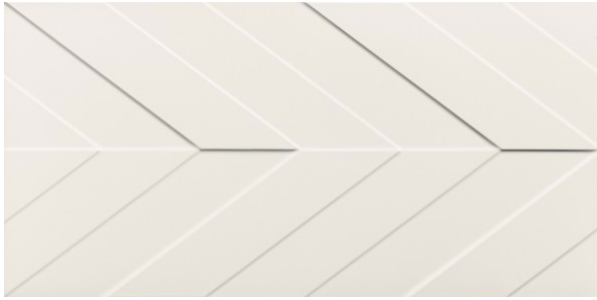

4D CHEVRON WHITE 400 X 800

Description

4D Chevron White wall tile features a distinctly three dimensional aesthetic that enhances both tactile and visual aspects. The large format 400x800mm textured wall tile has a sophisticated matt white finish. Suitable for interior walls only, throughout residential and commercial areas.

~~\$159.90~~

\$127.92 per m²

(incl GST)

Out of Stock

Specifications

Finish:	WALL
Material:	CERAMIC
Origin:	Italy
Size:	400 x 800
Weight:	17 kg per m ²
Rectified:	Yes
Sealing Required:	No
Colour:	White
m ² Per Box:	1.28
Tiles Per Pack:	4