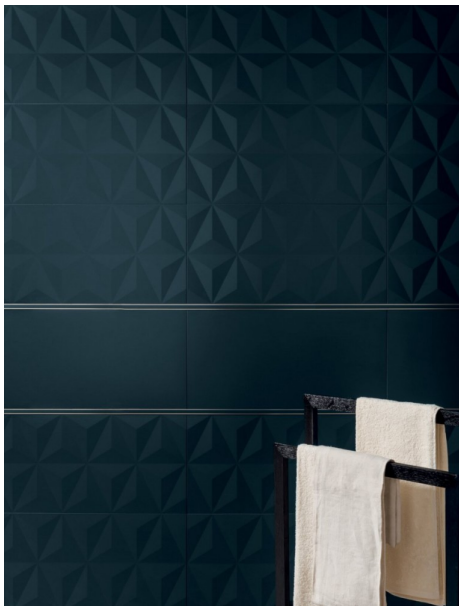

4D DIAMOND DEEP BLUE 400 X 800

Description

4D Diamond Deep Blue wall tile features a distinctly three dimensional aesthetic that enhances both tactile and visual aspects. The large format 400x800mm textured wall tile is available in an eye catching deep Prussian blue. Suitable for interior walls only, throughout residential and commercial areas.

~~\$159.90~~
\$127.92 per m2
(incl GST)

Stock
Medium (40 m2 - 100 m2)

Specifications

Finish:	WALL
Material:	CERAMIC
Origin:	Italy
Size:	400 x 800
Weight:	17 kg per m ²
Rectified:	Yes
Sealing Required:	No
Colour:	Blue
m ² Per Box:	1.28
Tiles Per Pack:	4