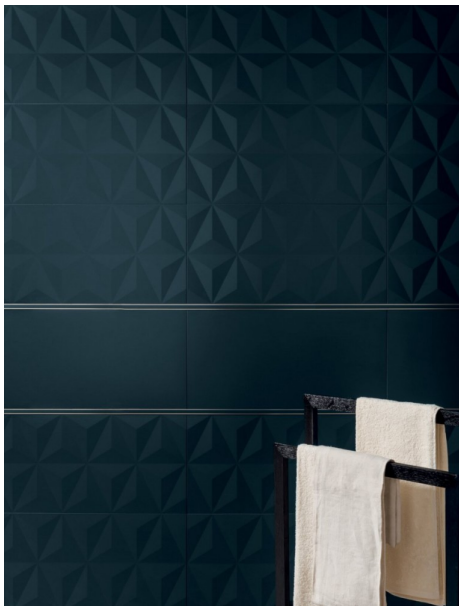

# 4D DIAMOND DEEP BLUE 400 X 800

## Description

4D Diamond Deep Blue wall tile features a distinctly three dimensional aesthetic that enhances both tactile and visual aspects. The large format 400x800mm textured wall tile is available in an eye catching deep Prussian blue. Suitable for interior walls only, throughout residential and commercial areas.

## Specifications

Finish:	WALL
Material:	CERAMIC
Origin:	Italy
Size:	400 x 800
Thickness:	9
Weight:	17 kg per m <sup>2</sup>
Rectified:	Yes
Sealing Required:	No
Colour:	Blue
m <sup>2</sup> Per Box:	1.28
Tiles Per Pack:	4